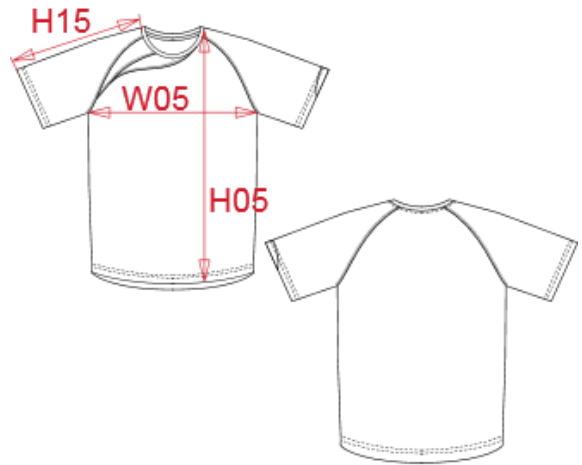

PROACT.®

REFERENCE : PA437

SIZES : 6/8_8/10_10/12_12/14

COMPOSITION :

Main fabric : Polyester interlock - 140 For body, collar and neck tape. 100%polyester

Main fabric : Polyester interlock - 140 For contrasted yoke on right front. 100%polyester

Main fabric : Polyester birdeyes - 140 For contrasted mesh yoke on right front and left sleeve bottom yoke. 100%polyester

WEIGHT :

Main fabric : 140 gsm

Main fabric : 140 gsm

Main fabric : 140 gsm

ARTICLE WEIGHT :

80gr/pc

DESCRIPTION	
Français : T-shirt sport enfant manches courtes	
English : Kids' short sleeve Sports T-shirt	
Nederlands : SPORT SHIRT KIDS	
Deutsch : KINDER KURZARM SPORT T-SHIRT	
Español : CAMISETA DEPORTIVA DE MANGA CORTA PARA NIÑO	
Italiano : T-SHIRT SPORT BAMBINO MANICHE CORTE	
Português : T-SHIRT DE DESPORTO DE CRIANÇA DE MANGA CURTA	

MEASUREMENT						
Description	6/8	8/10	10/12	12/14		
H05 Hauteur totale devant / Front total height	52,25	57,25	62,25	67,25		
W05 1/2 largeur poitrine / 1/2 chest width	36	39	42	45		
H15 Longueur dessus de manche / Sleeve length	24	26,50	29	31,50		

CARE LABEL				

PACKING	
Box	25 pcs / box All sizes => L:30cm W:28cm H:20cm GW:5kg NW:4kg

COLORS	PANTONE SERIGRAPHIE
White / Sporty r.blue / Storm grey	White / 647C / 425C
White / Sporty red / Storm grey	White / 1805C / 425C
Black / White / Storm grey	Black / White / 425C
Green / Black / Storm grey	7740C / Black / 425C
Sporty red / Black / Storm grey	1805C / Black / 425C
Sporty r.b / White / Storm grey	647C / White / 425C
Sporty r.b / Sporty y / Storm grey	647C / 7408C / 425C
Sporty yellow / Black / Storm grey	7408C / Black / 425C
Sky blue / White / Storm grey	278C / White / 425C
Sporty navy / White / Storm grey	7546C / White / 425C
Orange / Black / Storm grey	1585C / Black / 425C
White / Black / Storm grey	White / Black / 425C